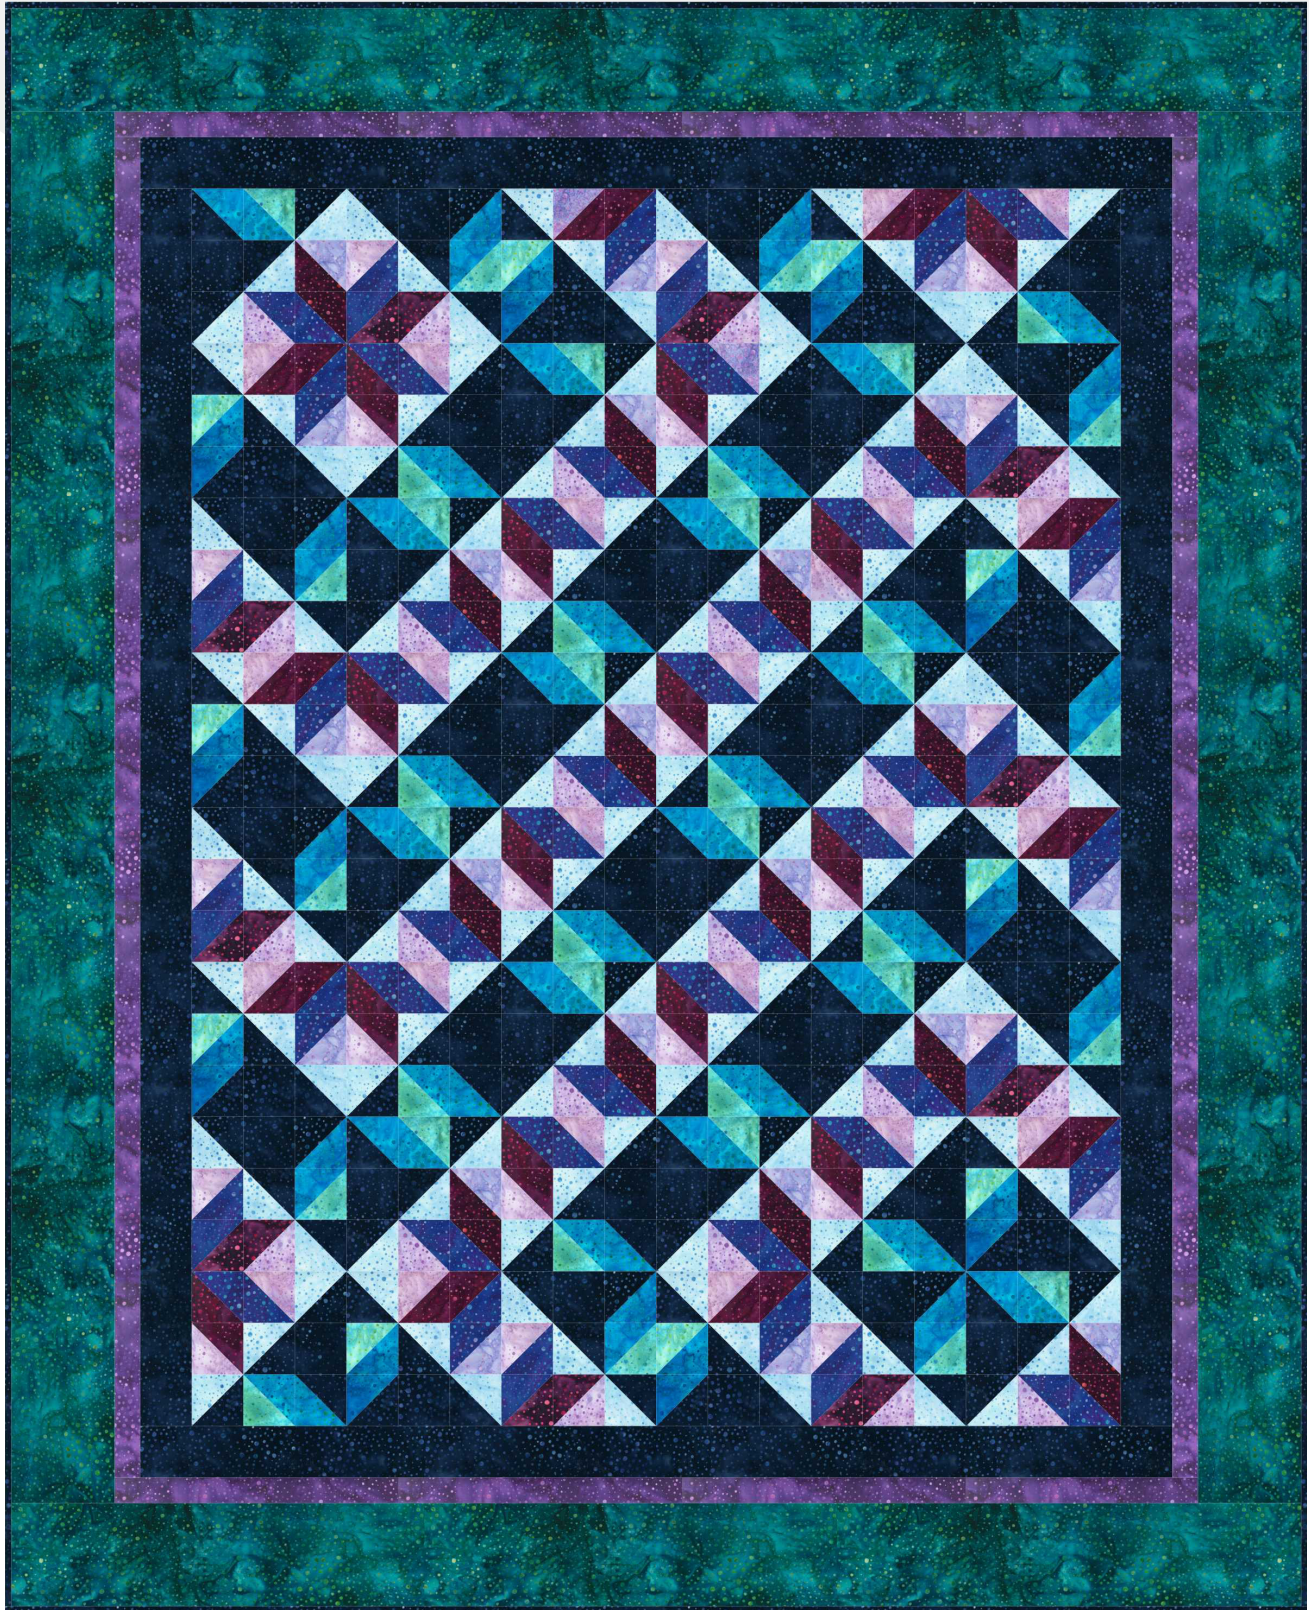

# All For One

designed by Quilt Moments  
Modern Layout

featuring  
**ARTISAN**  
BATIKS by **Lynn**  
**Elementals** STUDIOS

\*This quilt is a digital rendering. Actual fabric placement will vary.

50" x 62"