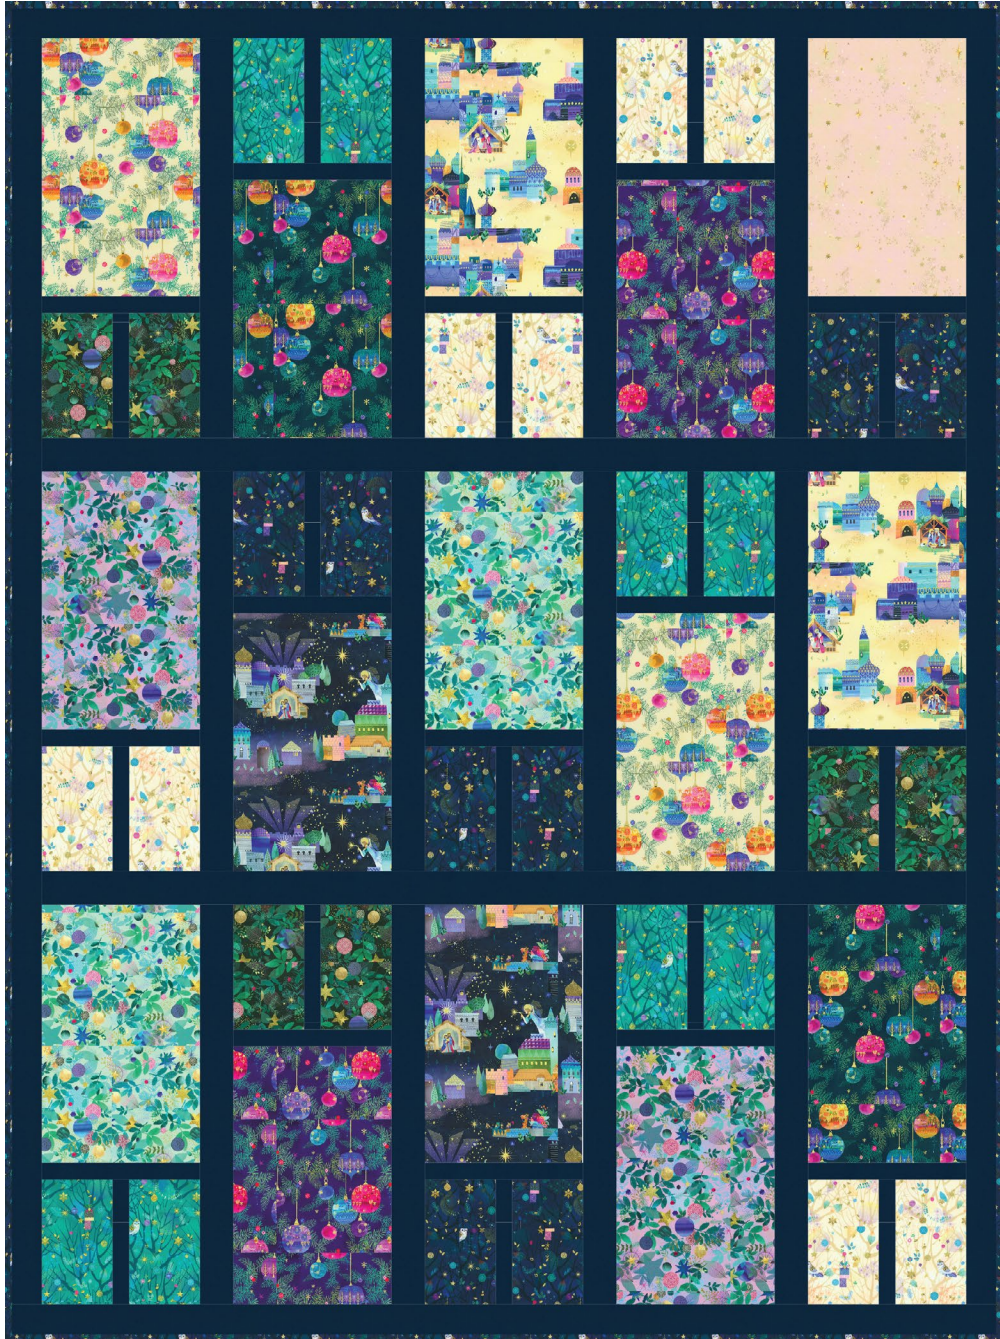

Pattern available for purchase
from villarosadesigns.com

Project Name: **Florence**
Dimensions: **60" x 80"**
Designed by Villa Rosa Designs

Precut Friendly

The Florence quilt can be made with one Fat Quarter Bundle - just add background & binding!