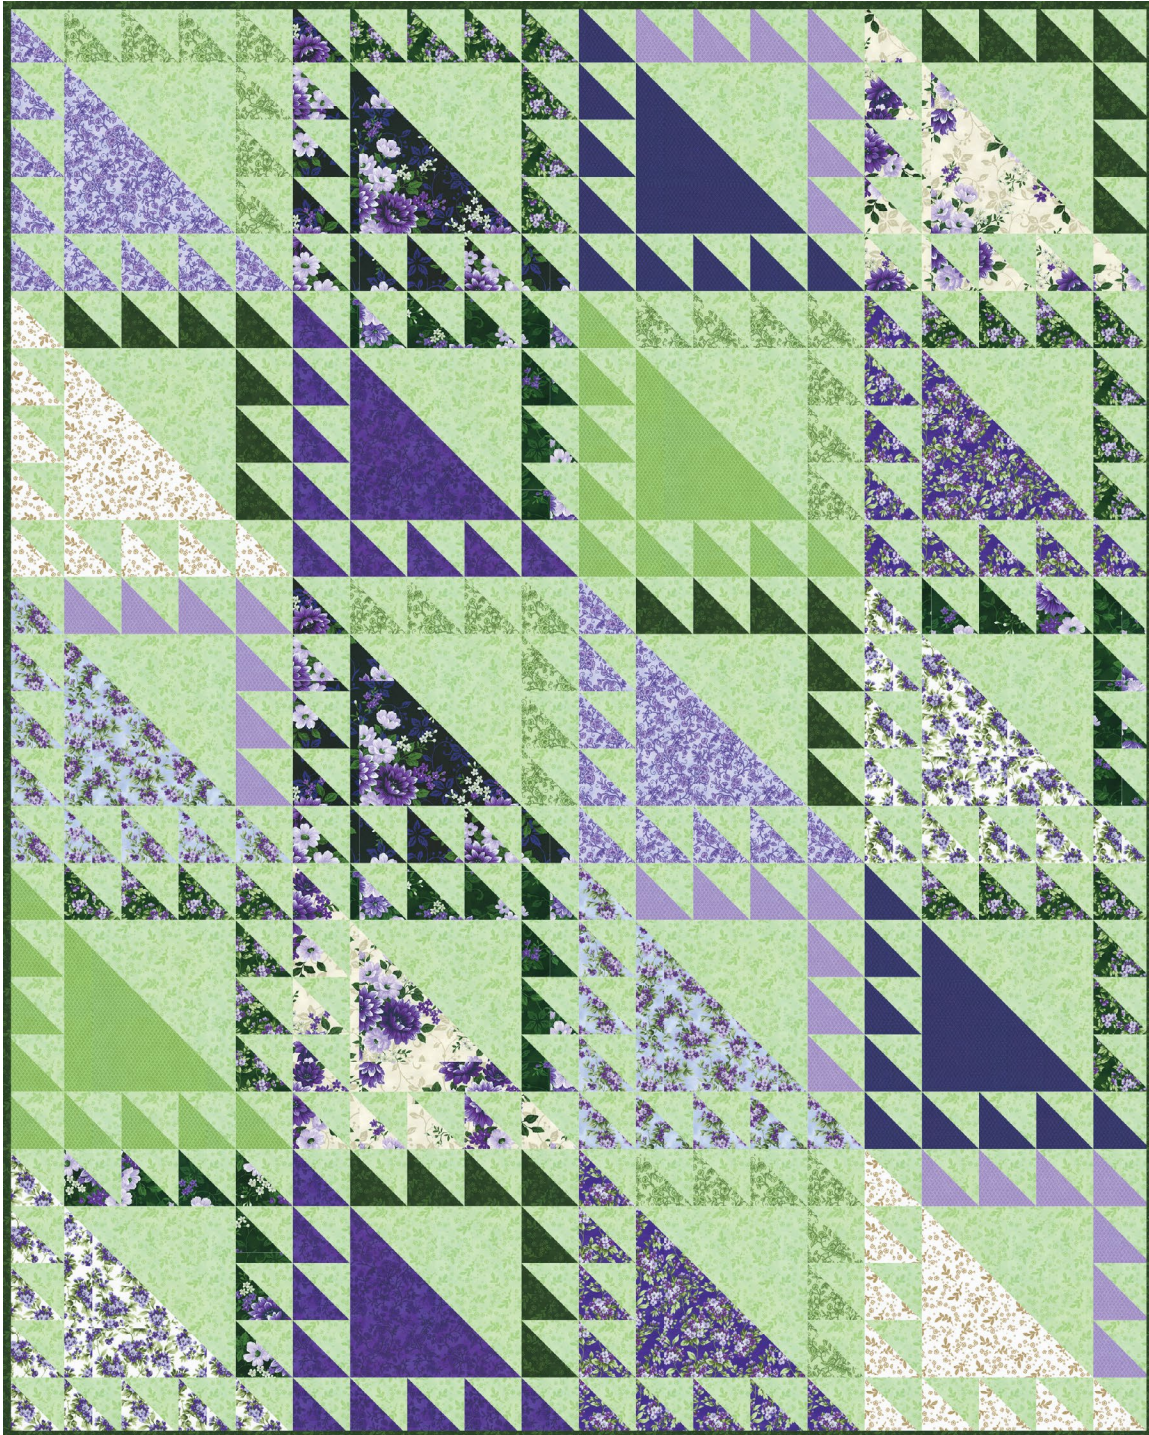

Pattern available for purchase
from meadowmistdesigns.com

Project Name: **Sycamore Canyon**
Dimensions: **60" x 75"**
Designed by Meadow Mist Designs

PRO15586