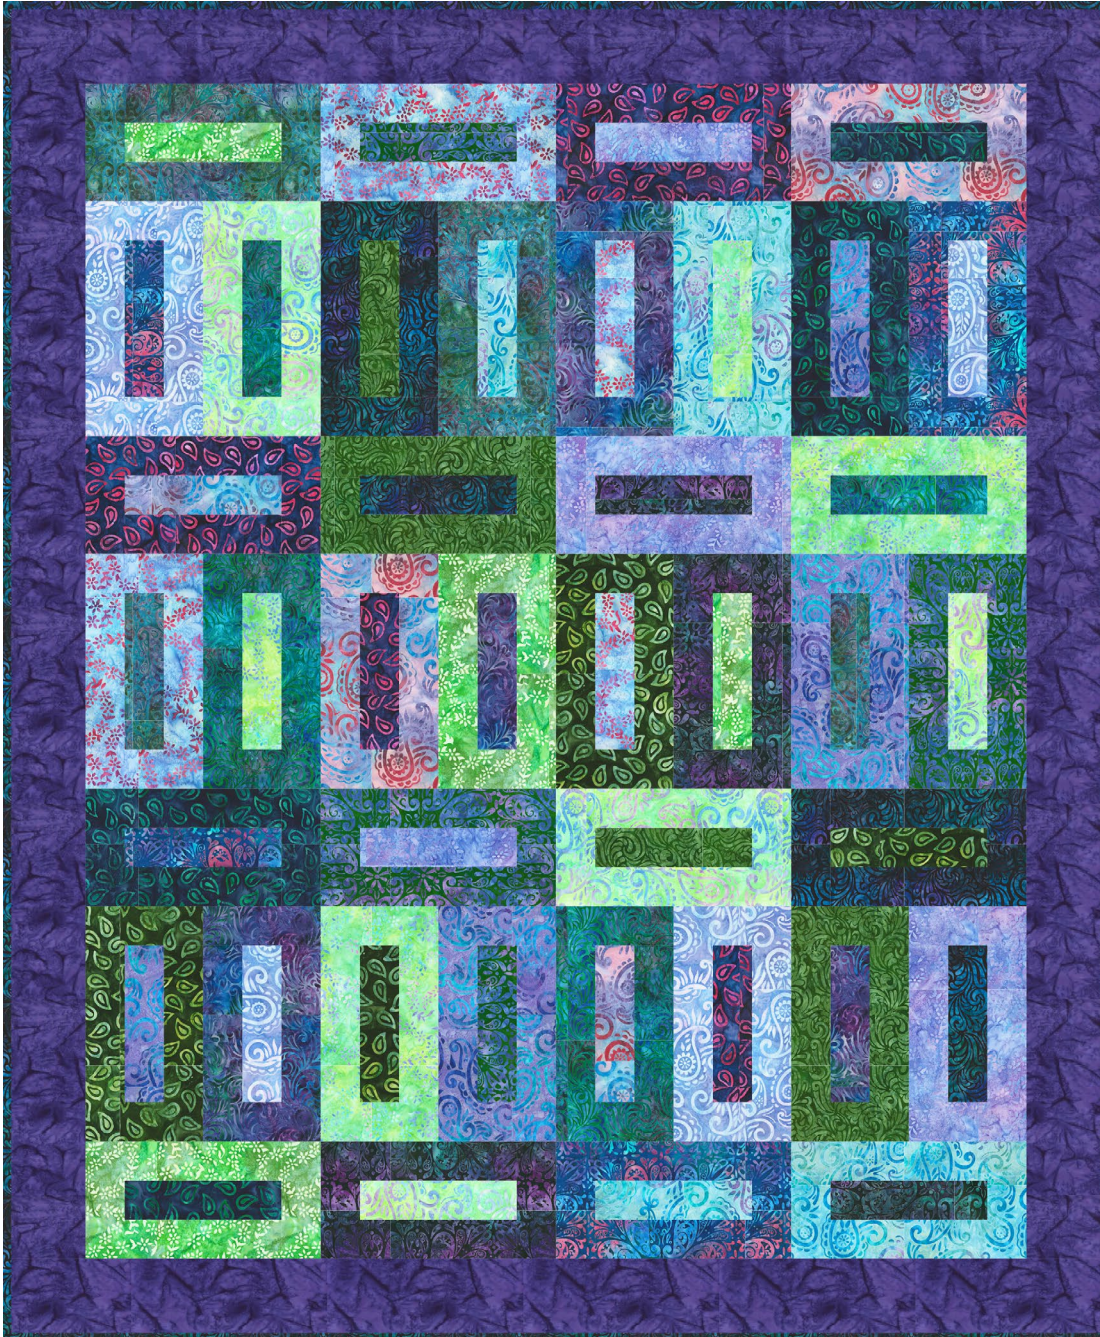

Pattern available for purchase
from villarosadesigns.com

Project Name: **Blueberry Hill**
Dimensions: **56" x 68"**
Designed by Villa Rosa Designs

Precut Friendly

The Blueberry Hill quilt can be made with one Roll Up - just add border & binding!

PRO15711