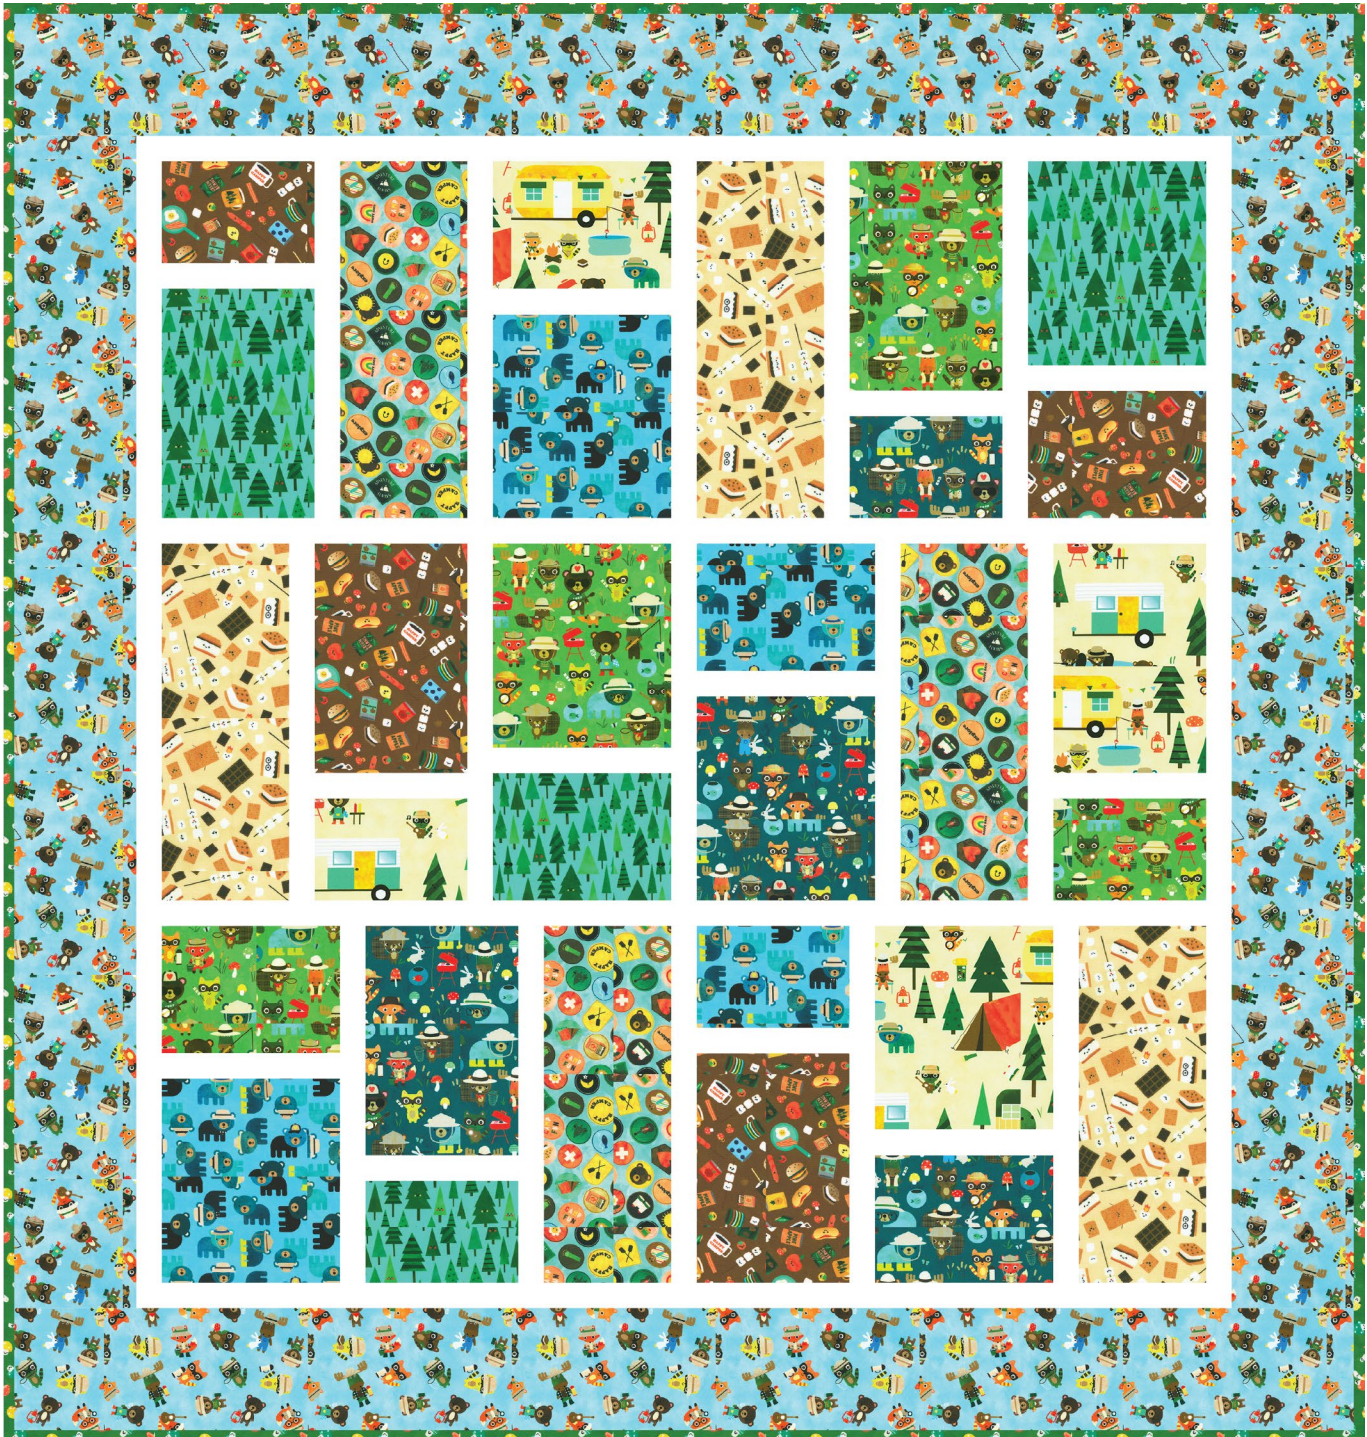

# Campground Critters

Ann Kelle

Pattern available for purchase from [quiltingrenditions.com](http://quiltingrenditions.com)

Project Name: **Broken Windows**  
Dimensions: **53 1/2" x 56"**  
Designed by Quilting Renditions

PRO15658